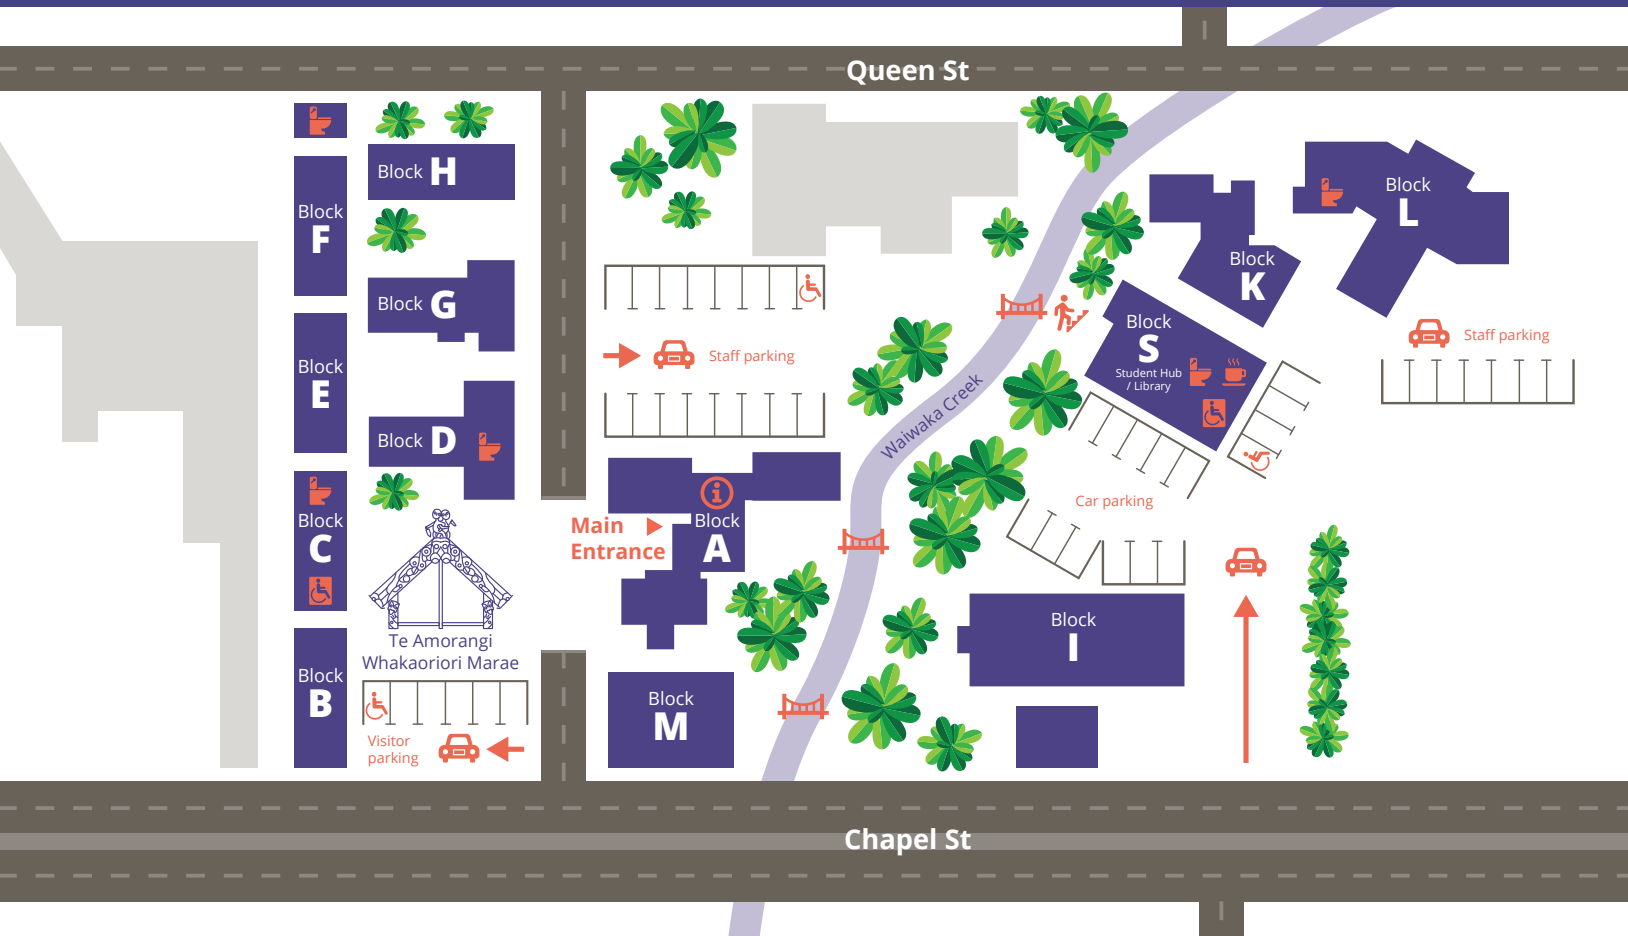

Ngā Mahere Kura - Te Wairarapa Wairarapa Campus Map

Tūnga Waka Car Parking	Wharepaku Toilet	Taupaepae Information Centre	Arawhiti Bridge	Whare o UCOL UCOL Building
Tūnga Waka Whaikaha Mobility Parking	Wharepaku Whaikaha Accessible Toilet	Wharekai Café	Arawhata Staircase	Ehara nō UCOL Other Building

BLOCK A

Information Centre • Administration • Hair & Beauty
Staff Studio • Video Conferencing

BLOCK B

PC Lab • Staff Studios

BLOCK C

Staff Room • Staff Studio

BLOCK D

Wharekai • Whānau Room • Whareniui

BLOCK I

Carpentry

BLOCK K

Hospitality • Tutorial Room • Staff Studio

BLOCK L

Nursing Skills Lab • Health Science Lab
Tutorial Rooms • Staff Studio

BLOCK M

Automotive • Staff Studio

BLOCK S

Café • Student Support Services • Library