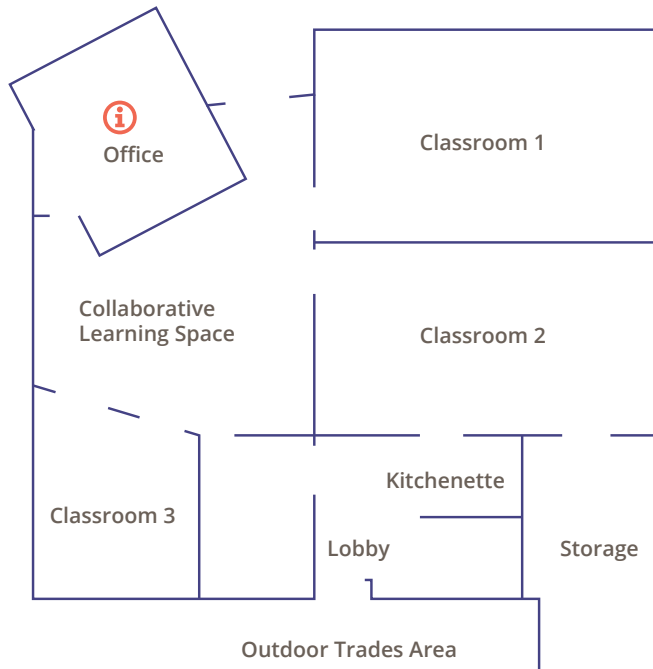

Ngā Mahere Kura - Horowhenua

Horowhenua Campus Map

Oxford St

Bath St

South Lane

GROUND FLOOR

LEVEL 1

-  Taupaepae Information Centre
-  Wharepaku Toilet
-  Whare o UCOL UCOL Building

- Ground** : Office • Collaborative Learning Space • Classroom • Lobby • Tea Space • Storage
- Level 1** : Toilet • Beauty Salon • Storage